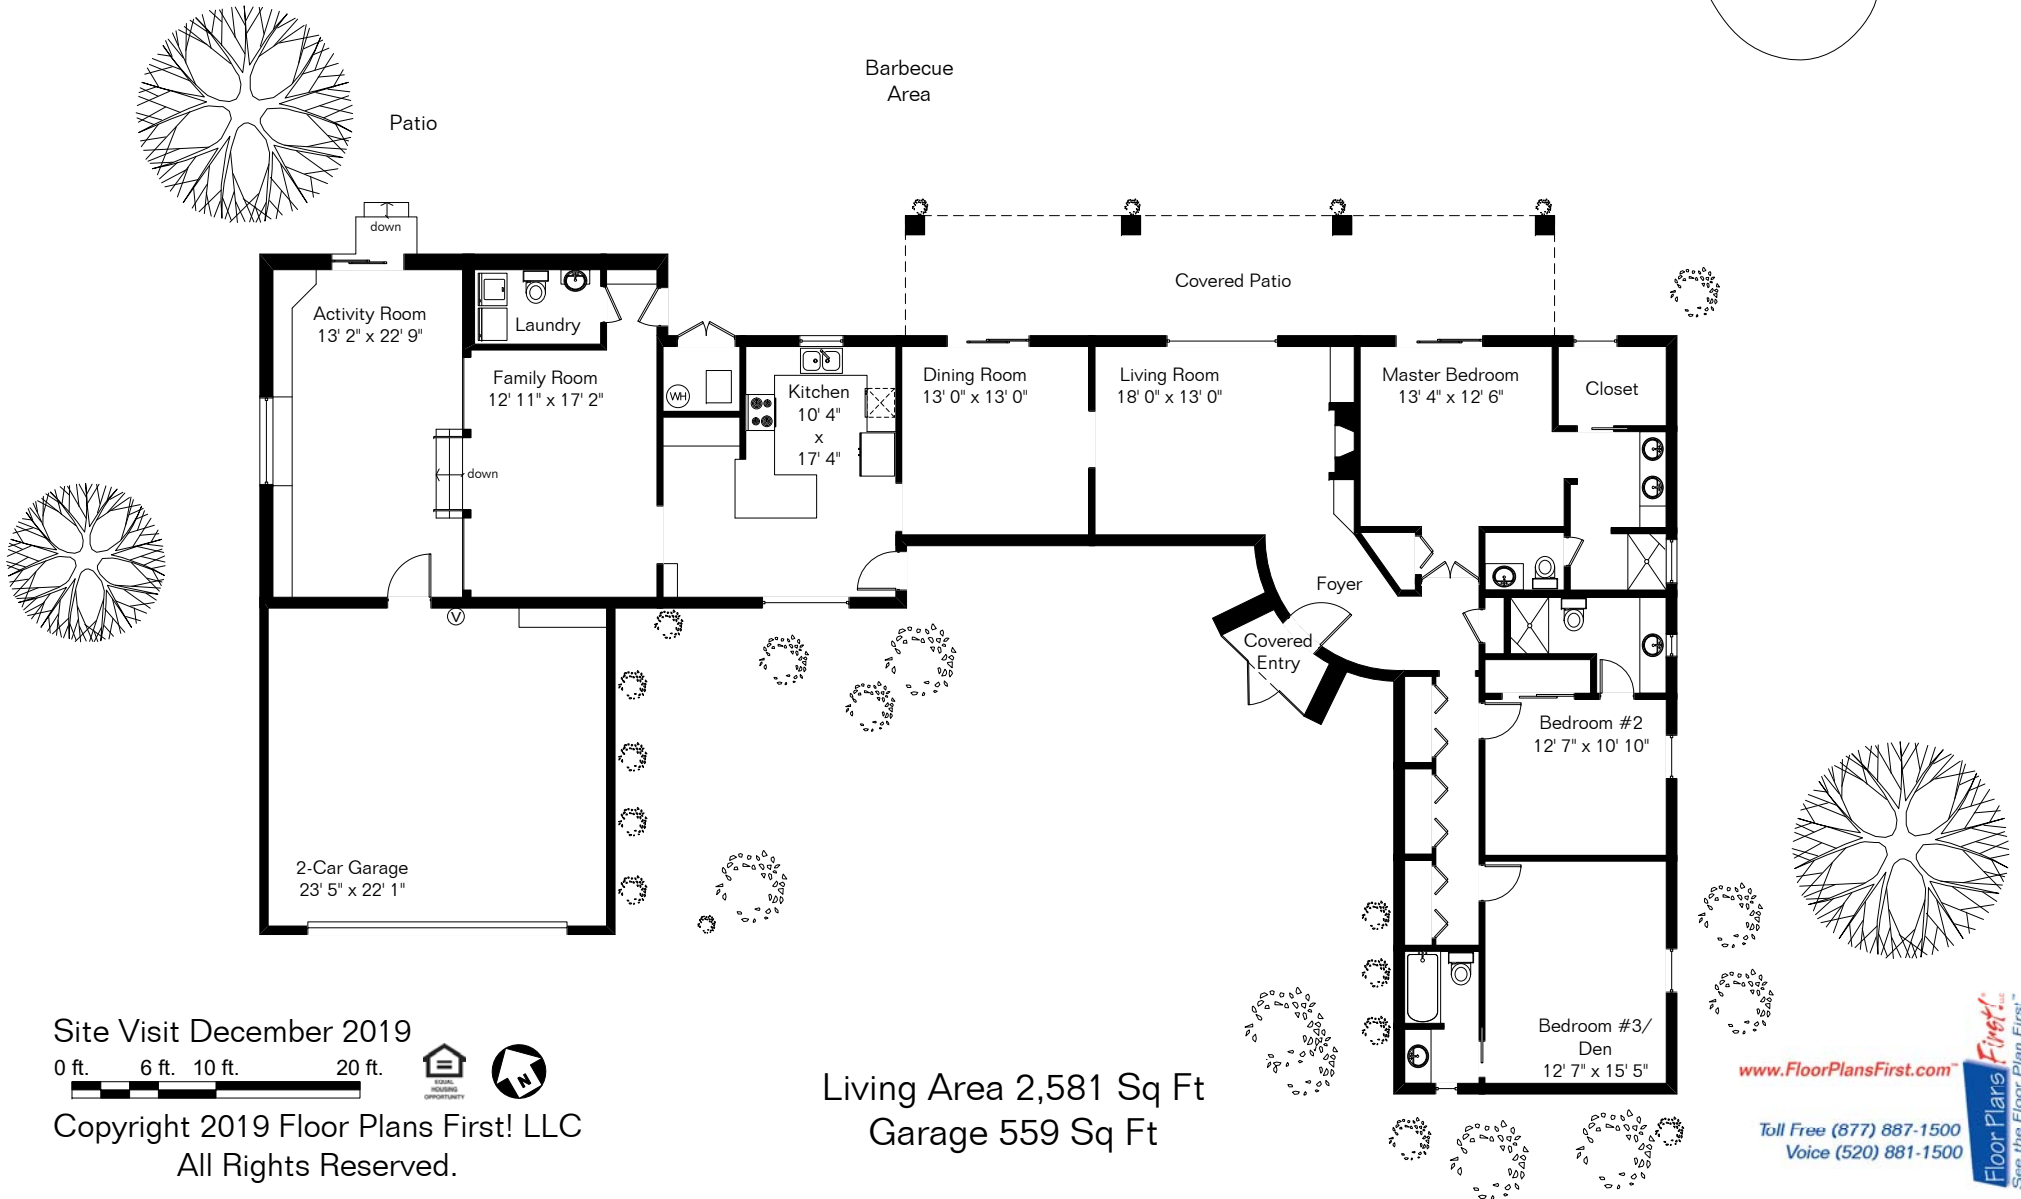

The square footages and room size information are deemed to be reliable but are not guaranteed and should be independently verified. This drawing is for marketing purposes only.

1621 E Entrada Tercera

Site Visit December 2019

0 ft. 6 ft. 10 ft. 20 ft.

Copyright 2019 Floor Plans First! LLC
All Rights Reserved.

Living Area 2,581 Sq Ft
Garage 559 Sq Ft

www.FloorPlansFirst.com

Toll Free (877) 887-1500
Voice (520) 881-1500

Floor Plans First!
See the Floor Plan First!